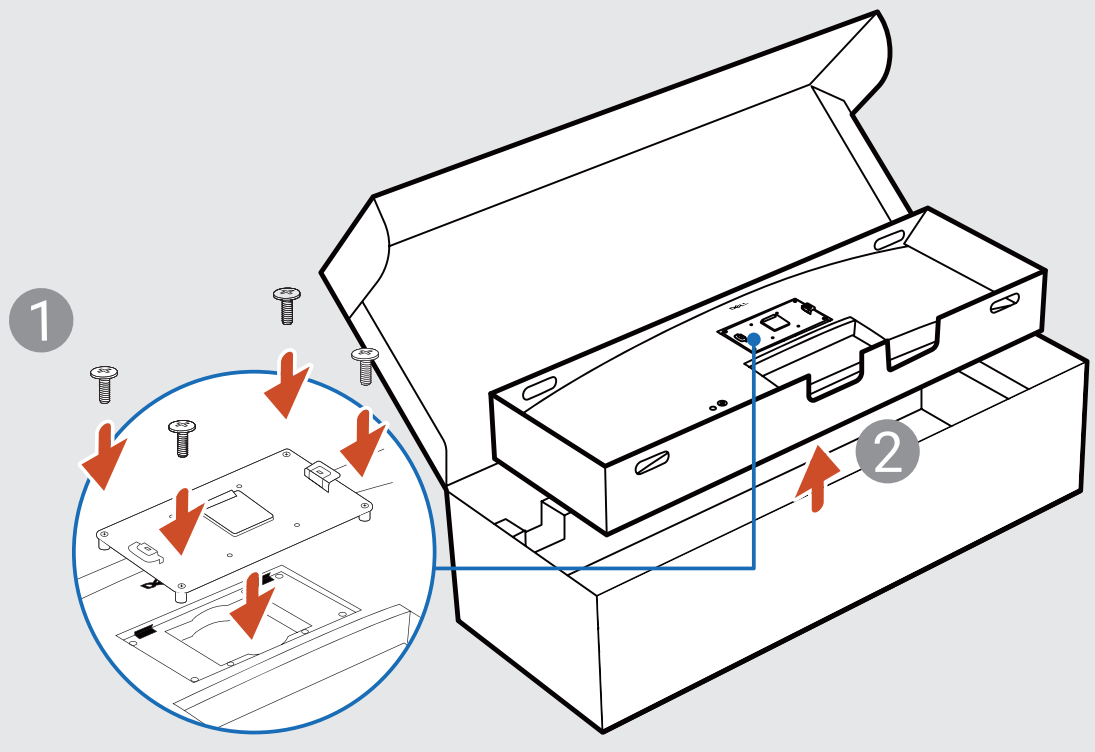

Dell UltraSharp 52 Thunderbolt Hub Monitor
U5226KW/U5226KW WOST
Quick Start Guide

Dell Display and Peripheral Manager:
Dell.com/support/ddpm

KVM

Dell.com/support/U5226KW