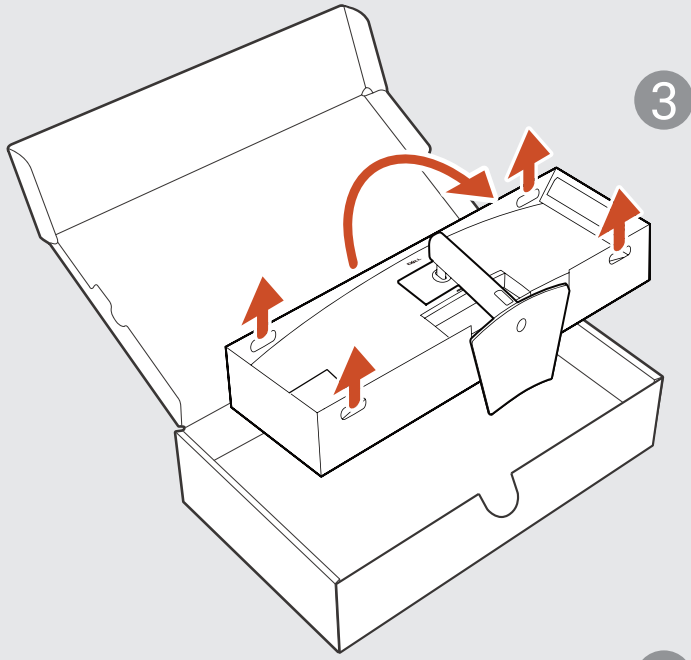

Dell UltraSharp 52 Thunderbolt Hub Monitor
U5226KW/U5226KW WOST
Quick Start Guide

Dell Display and Peripheral Manager:
Dell.com/support/ddpm

KVM

Dell.com/support/U5226KW