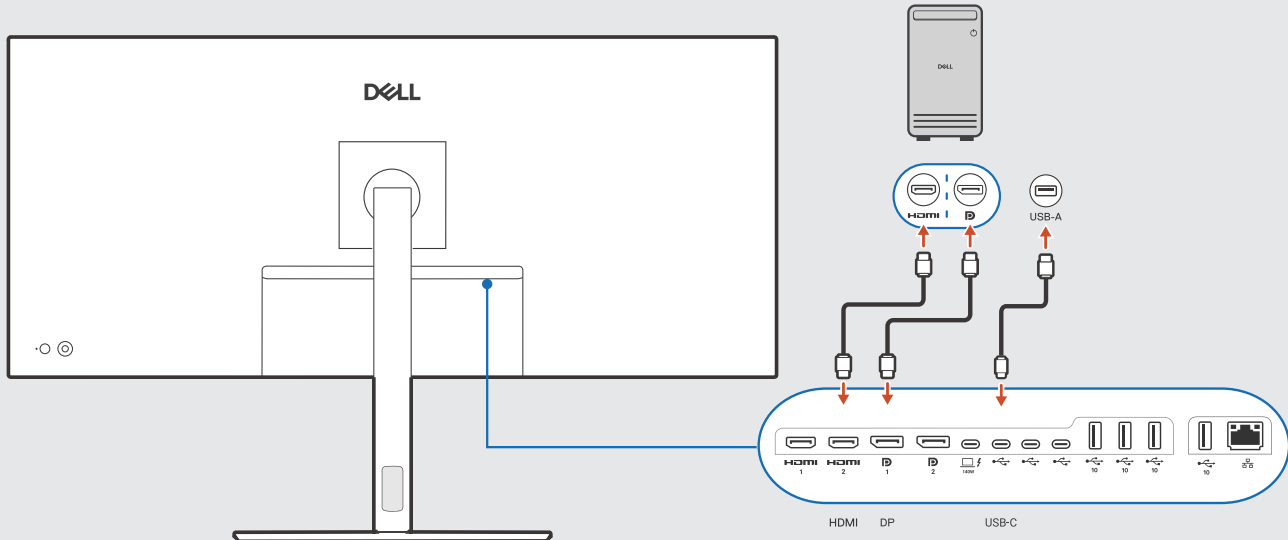

Dell UltraSharp 52 Thunderbolt Hub Monitor
U5226KW/U5226KW WOST
Quick Start Guide

Dell Display and Peripheral Manager:
Dell.com/support/ddpm

KVM

Dell.com/support/U5226KW