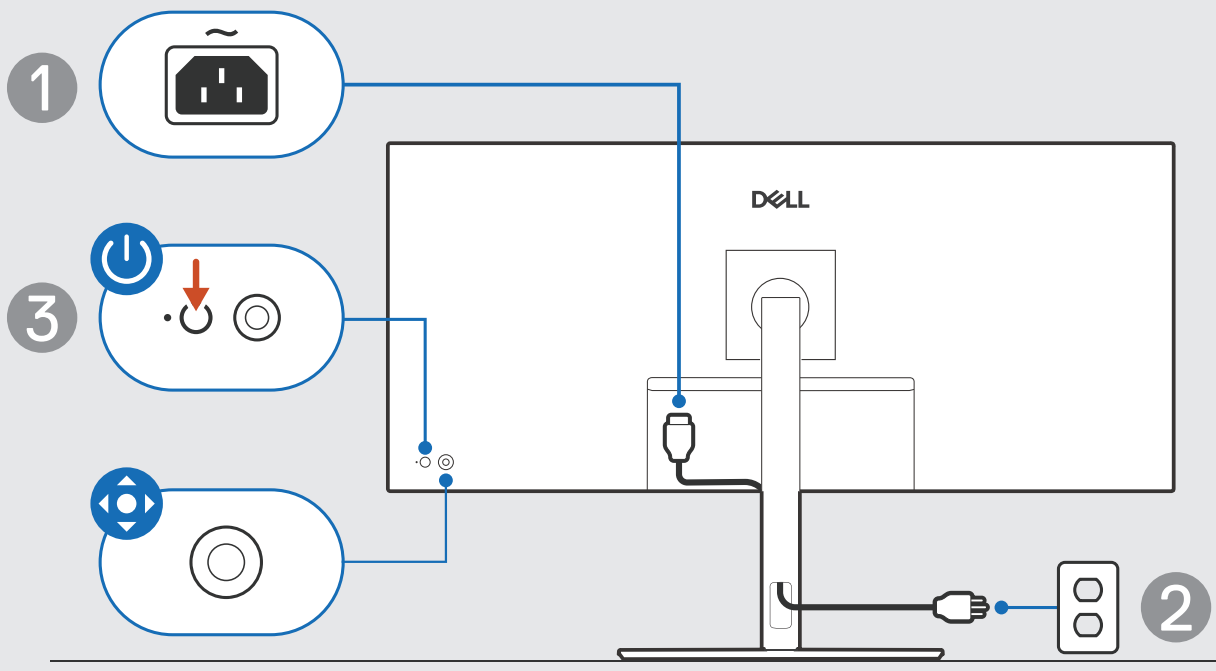

Dell UltraSharp 52 Thunderbolt Hub Monitor
U5226KW/U5226KW WOST
Quick Start Guide

Dell Display and Peripheral Manager:
Dell.com/support/ddpm

KVM

Dell.com/support/U5226KW