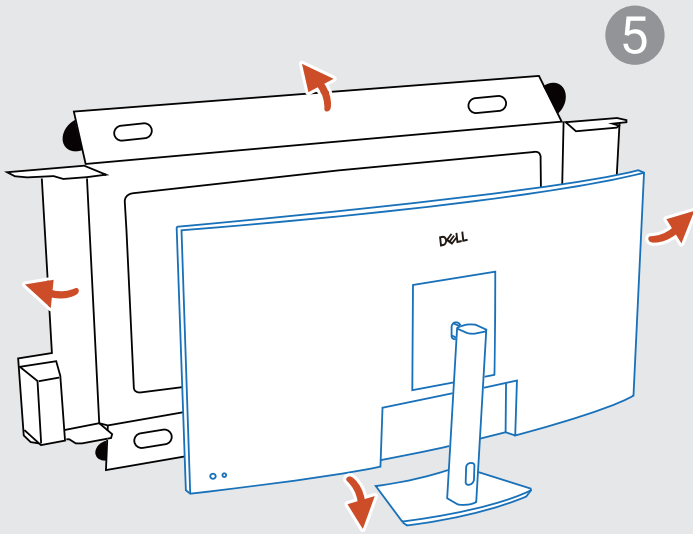

Dell UltraSharp 52 Thunderbolt Hub Monitor
U5226KW/U5226KW WOST
Quick Start Guide

Dell Display and Peripheral Manager:
Dell.com/support/ddpm

KVM

Dell.com/support/U5226KW