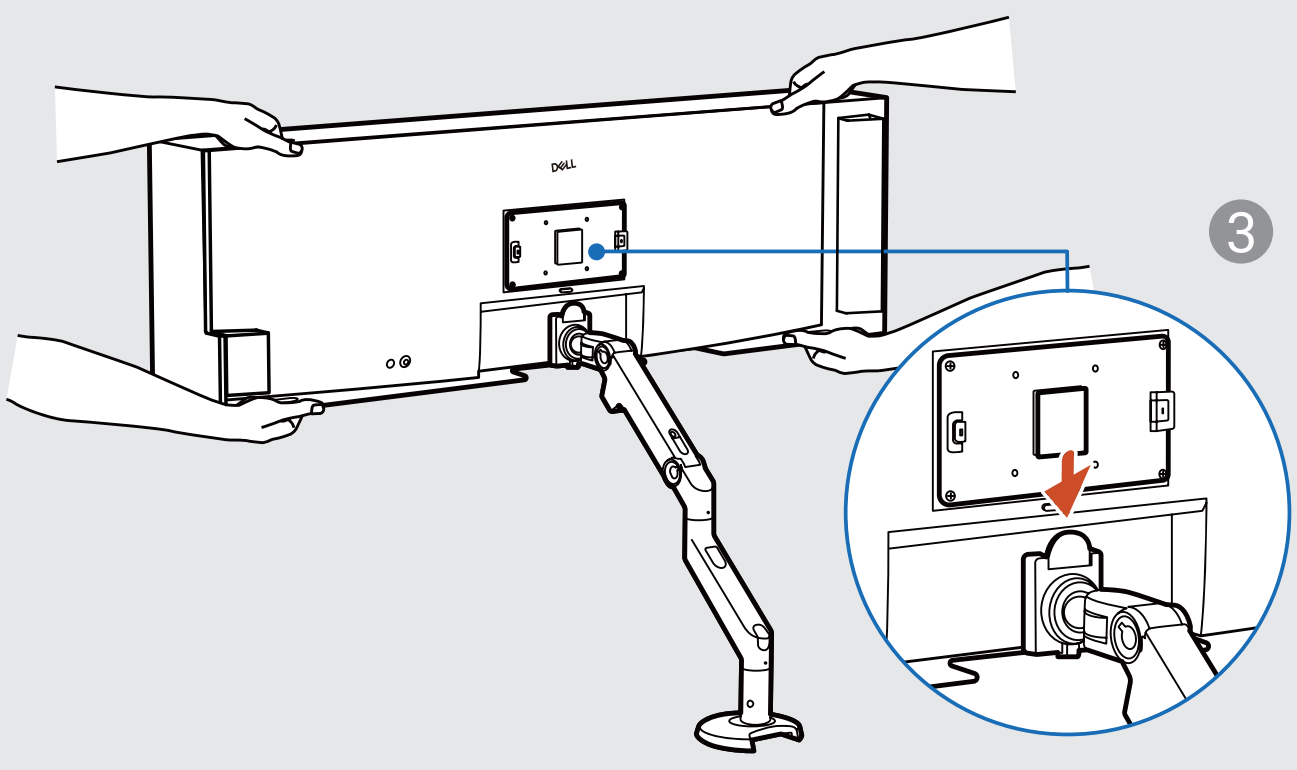

Dell UltraSharp 52 Thunderbolt Hub Monitor
U5226KW/U5226KW WOST
Quick Start Guide

Dell Display and Peripheral Manager:
Dell.com/support/ddpm

KVM

Dell.com/support/U5226KW