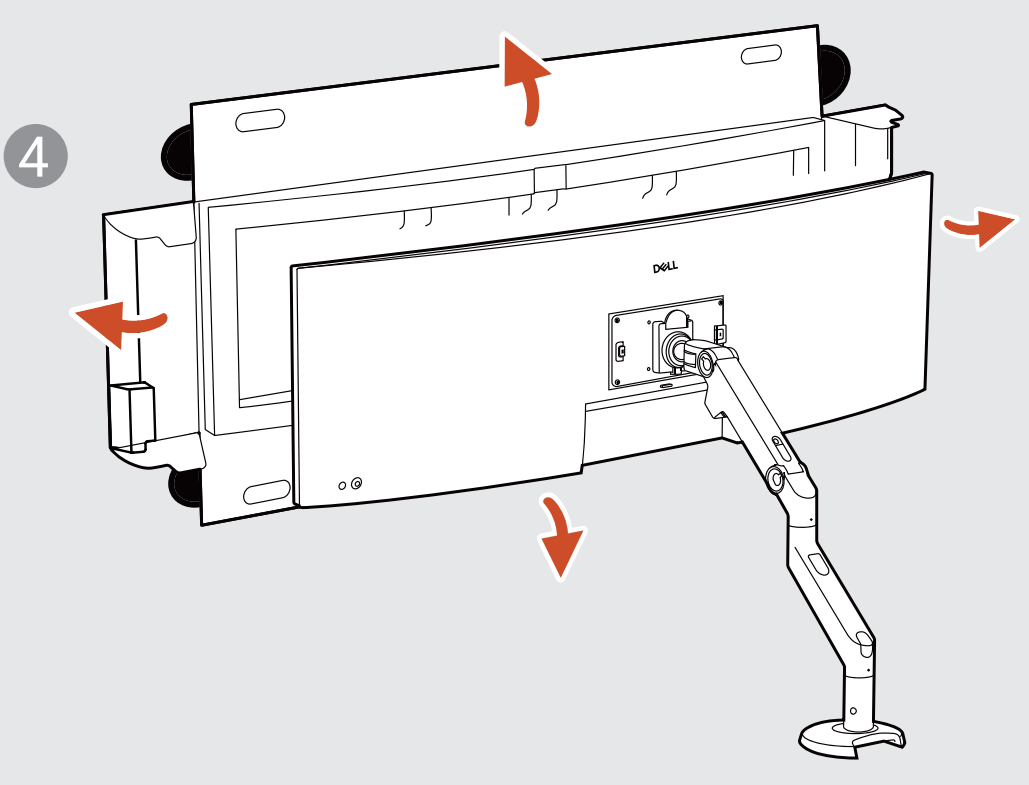

Dell UltraSharp 52 Thunderbolt Hub Monitor
U5226KW/U5226KW WOST
Quick Start Guide

Dell Display and Peripheral Manager:
Dell.com/support/ddpm

KVM

Dell.com/support/U5226KW