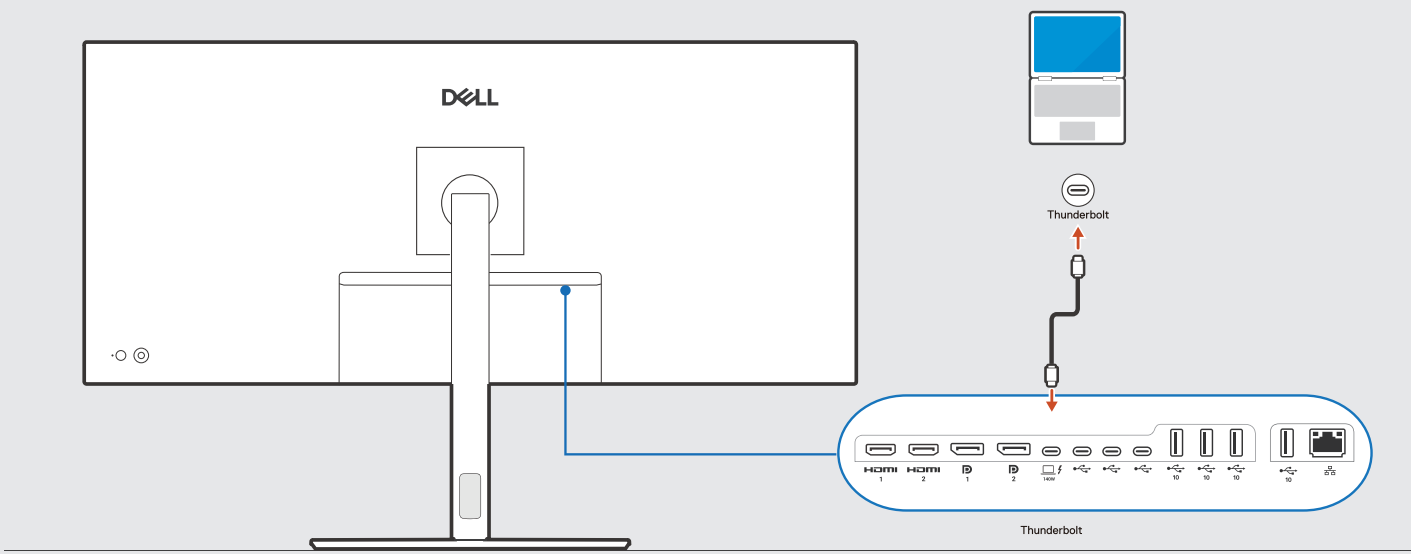

Dell UltraSharp 52 Thunderbolt Hub Monitor
U5226KW/U5226KW WOST
Quick Start Guide

Dell Display and Peripheral Manager:
Dell.com/support/ddpm

KVM

Dell.com/support/U5226KW