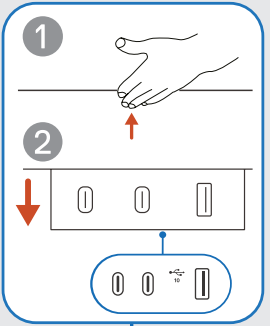

Dell UltraSharp 52 Thunderbolt Hub Monitor
U5226KW/U5226KW WOST
Quick Start Guide

Dell Display and Peripheral Manager:
Dell.com/support/ddpm

KVM

Dell.com/support/U5226KW