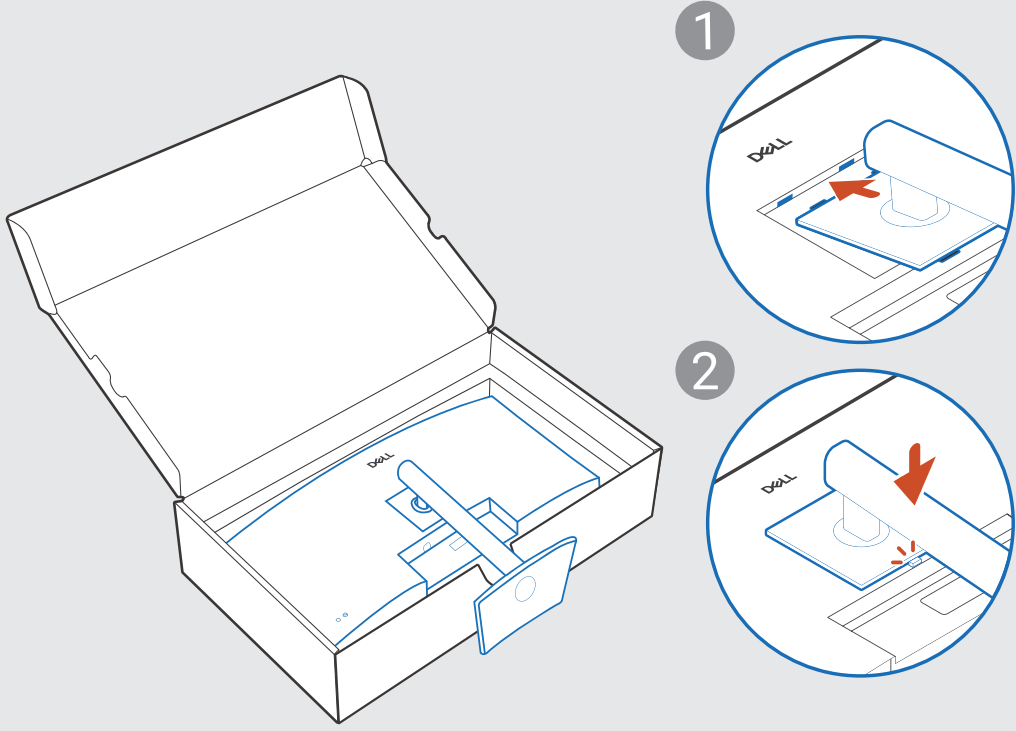

Dell UltraSharp 52 Thunderbolt Hub Monitor
U5226KW/U5226KW WOST
Quick Start Guide

Dell Display and Peripheral Manager:
Dell.com/support/ddpm

KVM

Dell.com/support/U5226KW