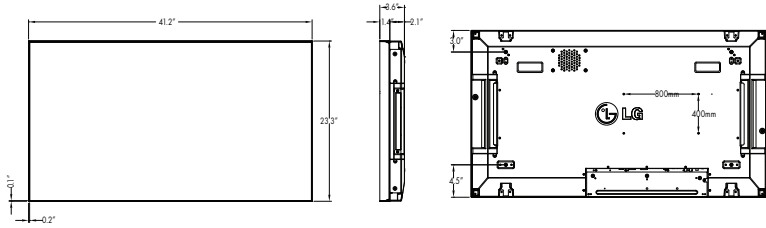

BEZEL WIDTH

The WV30 series with ultra slim bezel widths of 3.9mm (left/top), 2.4mm (right/bottom) will draw attention to screen images and not the display for impactful messaging. With the ability for a 15x15 matrix the image will almost seamlessly broadcast larger than life images.

▶ 47WV30MS-B

▶ 47WV30BR-B

47" class (47.0" measured diagonally)

Rear Jack Pack Panel

PANEL	Model	47WV30MS-B	47WV30BR-B
	Panel Size	47" class (47.0" measured diagonally)	
	Panel Technology	IPS	
	Aspect Ratio	16:9	
	Native Resolution	1366 x 768 (HD)	
	Pixels (H x V x 3)	3,147,264	
	Brightness	800 cd/m ²	500 cd/m ²
	Contrast Ratio (Typ.)	1,300:1	
	Dynamic CR (DCR)	500,000 : 1	
	Color Gamut	72%	
	Tni	110 °C	
	Viewing Angle	178 °/178 °	
	Color Depth	16.7 Million (8-bit)	
	Response Time	12ms (G to G)	
	Surface Treatment	Hard Coating (3H), Anti-glare	
	Orientation	Portrait and Landscape	
VIDEO	Max Input Resolution	1366 X 768 @ 60Hz (RGB, HDMI/DVI)	
	Rec. Resolution	1366 X 768 @ 60Hz (RGB, HDMI/DVI)	
	H-Scanning Freq.	30 ~ 68kHz (RGB, HDMI/DVI)	
	V-Scanning Freq.	56 ~ 75Hz (RGB), 63Hz (HDMI/DVI)	
	Pixel Frequency	80 MHz (RGB, HDMI/DVI)	
	Sync Compatability	Separate/Composite/Digital	
	Video Input	RGB, HDMI/DVI	
	Picture mode	Vivid/Standard/Cinema/Sports/Game	
	Color temperature	Warm/Medium/Cool	
	INPUT (Rear)	Digital	DVI, HDMI/DVI with HDCP
Analog		Component(BNC), RGB, AV(BNC)	
Audio		RGB/DVI Audio, Component Audio	
External Control		RS232C, RJ45(WOL), IR Receiver	
USB		Yes (x1)	
HDTV Formats		480p / 576p / 720p / 1080i/1080p	
OUTPUT (Rear)	Digital	DVI without HDCP	
	Analog	RGB	
	Audio	External speaker	
	External Control	RS232C	
AUDIO	Balance	Yes	
	Audio Power	20W (10W x 2)	
	Speaker On/off	Yes	
	Clear Voice II	Yes	
	Sound Mode	Standard, Music, Cinema, Sports, Game	