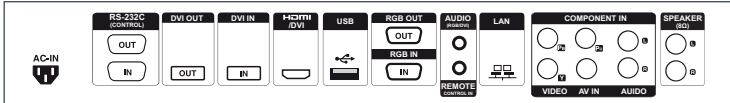

▶ 47WV30MS-B

▶ 47WV30BR-B

47" class (47.0" measured diagonally)

Rear Jack Pack Panel

PANEL	Model	47WV30MS-B	47WV30BR-B
	Panel Size	47" class (47.0" measured diagonally)	
	Panel Technology	IPS	
	Aspect Ratio	16:9	
	Native Resolution	1366 x 768 (HD)	
	Pixels (H x V x 3)	3,147,264	
	Brightness	800 cd/m ²	500 cd/m ²
	Contrast Ratio (Typ.)	1,300:1	
	Dynamic CR (DCR)	500,000 : 1	
	Color Gamut	72%	
	Tni	110 °C	
	Viewing Angle	178 °/178 °	
	Color Depth	16.7 Million (8-bit)	
	Response Time	12ms (G to G)	
	Surface Treatment	Hard Coating (3H), Anti-glare	
	Orientation	Portrait and Landscape	
VIDEO	Max Input Resolution	1366 X 768 @ 60Hz (RGB, HDMI/DVI)	
	Rec. Resolution	1366 X 768 @ 60Hz (RGB, HDMI/DVI)	
	H-Scanning Freq.	30 ~ 68kHz (RGB, HDMI/DVI)	
	V-Scanning Freq.	56 ~ 75Hz (RGB), 63Hz (HDMI/DVI)	
	Pixel Frequency	80 MHz (RGB, HDMI/DVI)	
	Sync Compatability	Separate/Composite/Digital	
	Video Input	RGB, HDMI/DVI	
	Picture mode	Vivid/Standard/Cinema/Sports/Game	
	Color temperature	Warm/Medium/Cool	
	INPUT (Rear)	Digital	DVI, HDMI/DVI with HDCP
Analog		Component(BNC), RGB, AV(BNC)	
Audio		RGB/DVI Audio, Component Audio	
External Control		RS232C, RJ45(WOL), IR Receiver	
USB		Yes (x1)	
HDTV Formats		480p / 576p / 720p / 1080i/1080p	
OUTPUT (Rear)	Digital	DVI without HDCP	
	Analog	RGB	
	Audio	External speaker	
	External Control	RS232C	
AUDIO	Balance	Yes	
	Audio Power	20W (10W x 2)	
	Speaker On/off	Yes	
	Clear Voice II	Yes	
	Sound Mode	Standard, Music, Cinema, Sports, Game	