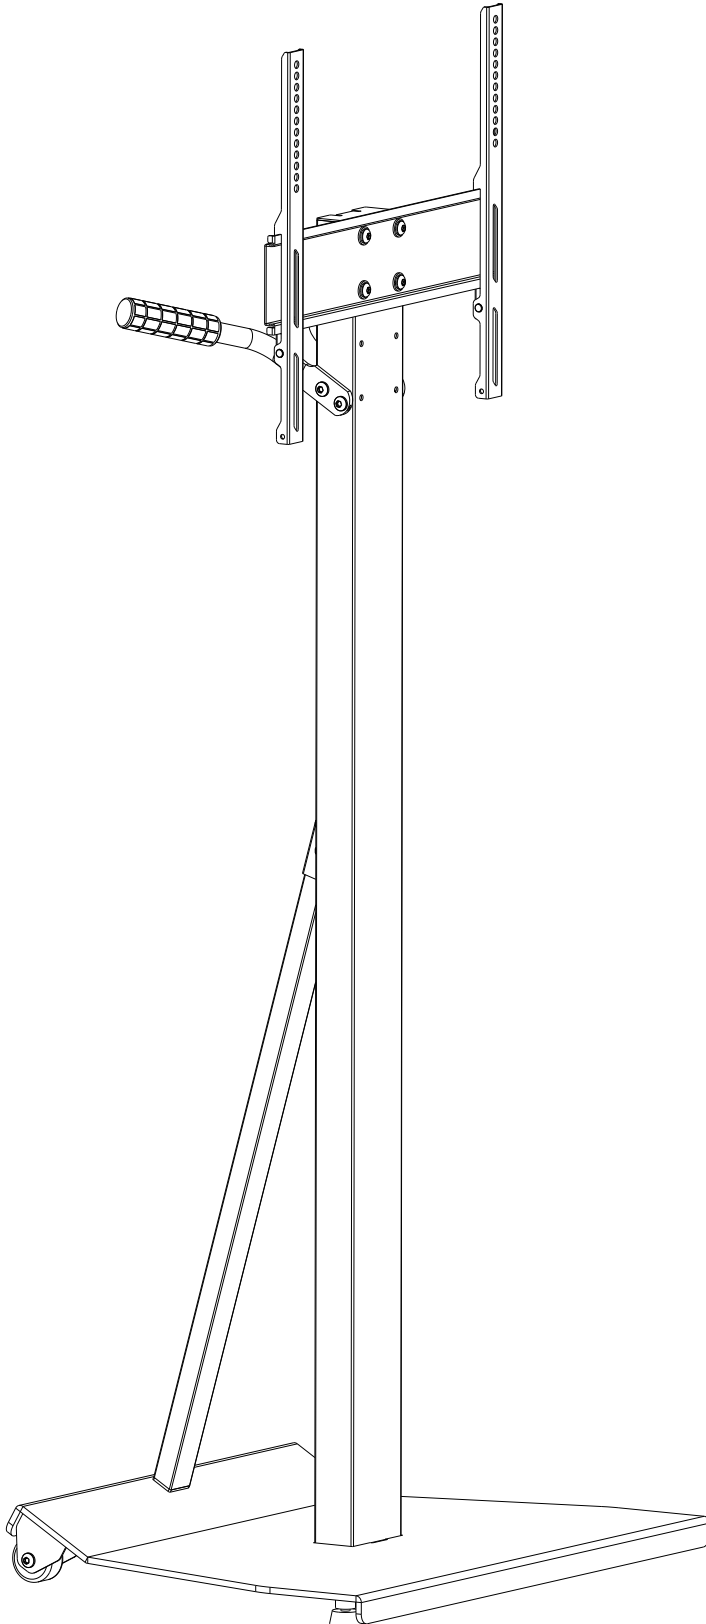

M SMART kapp™ Floor Stand

EAN:7 350 073 732 364

For Screen size: 42"

VESA standard: 400x400

Material: Steel

Max load: 40kg

M U L T I B R A C K E T S

Supplied Parts and Hardware

x4

A:M6x12mm

x4

B:M6

C:M6 Allen Key

D:M5 Allen Key

x18

E:M8X12mm