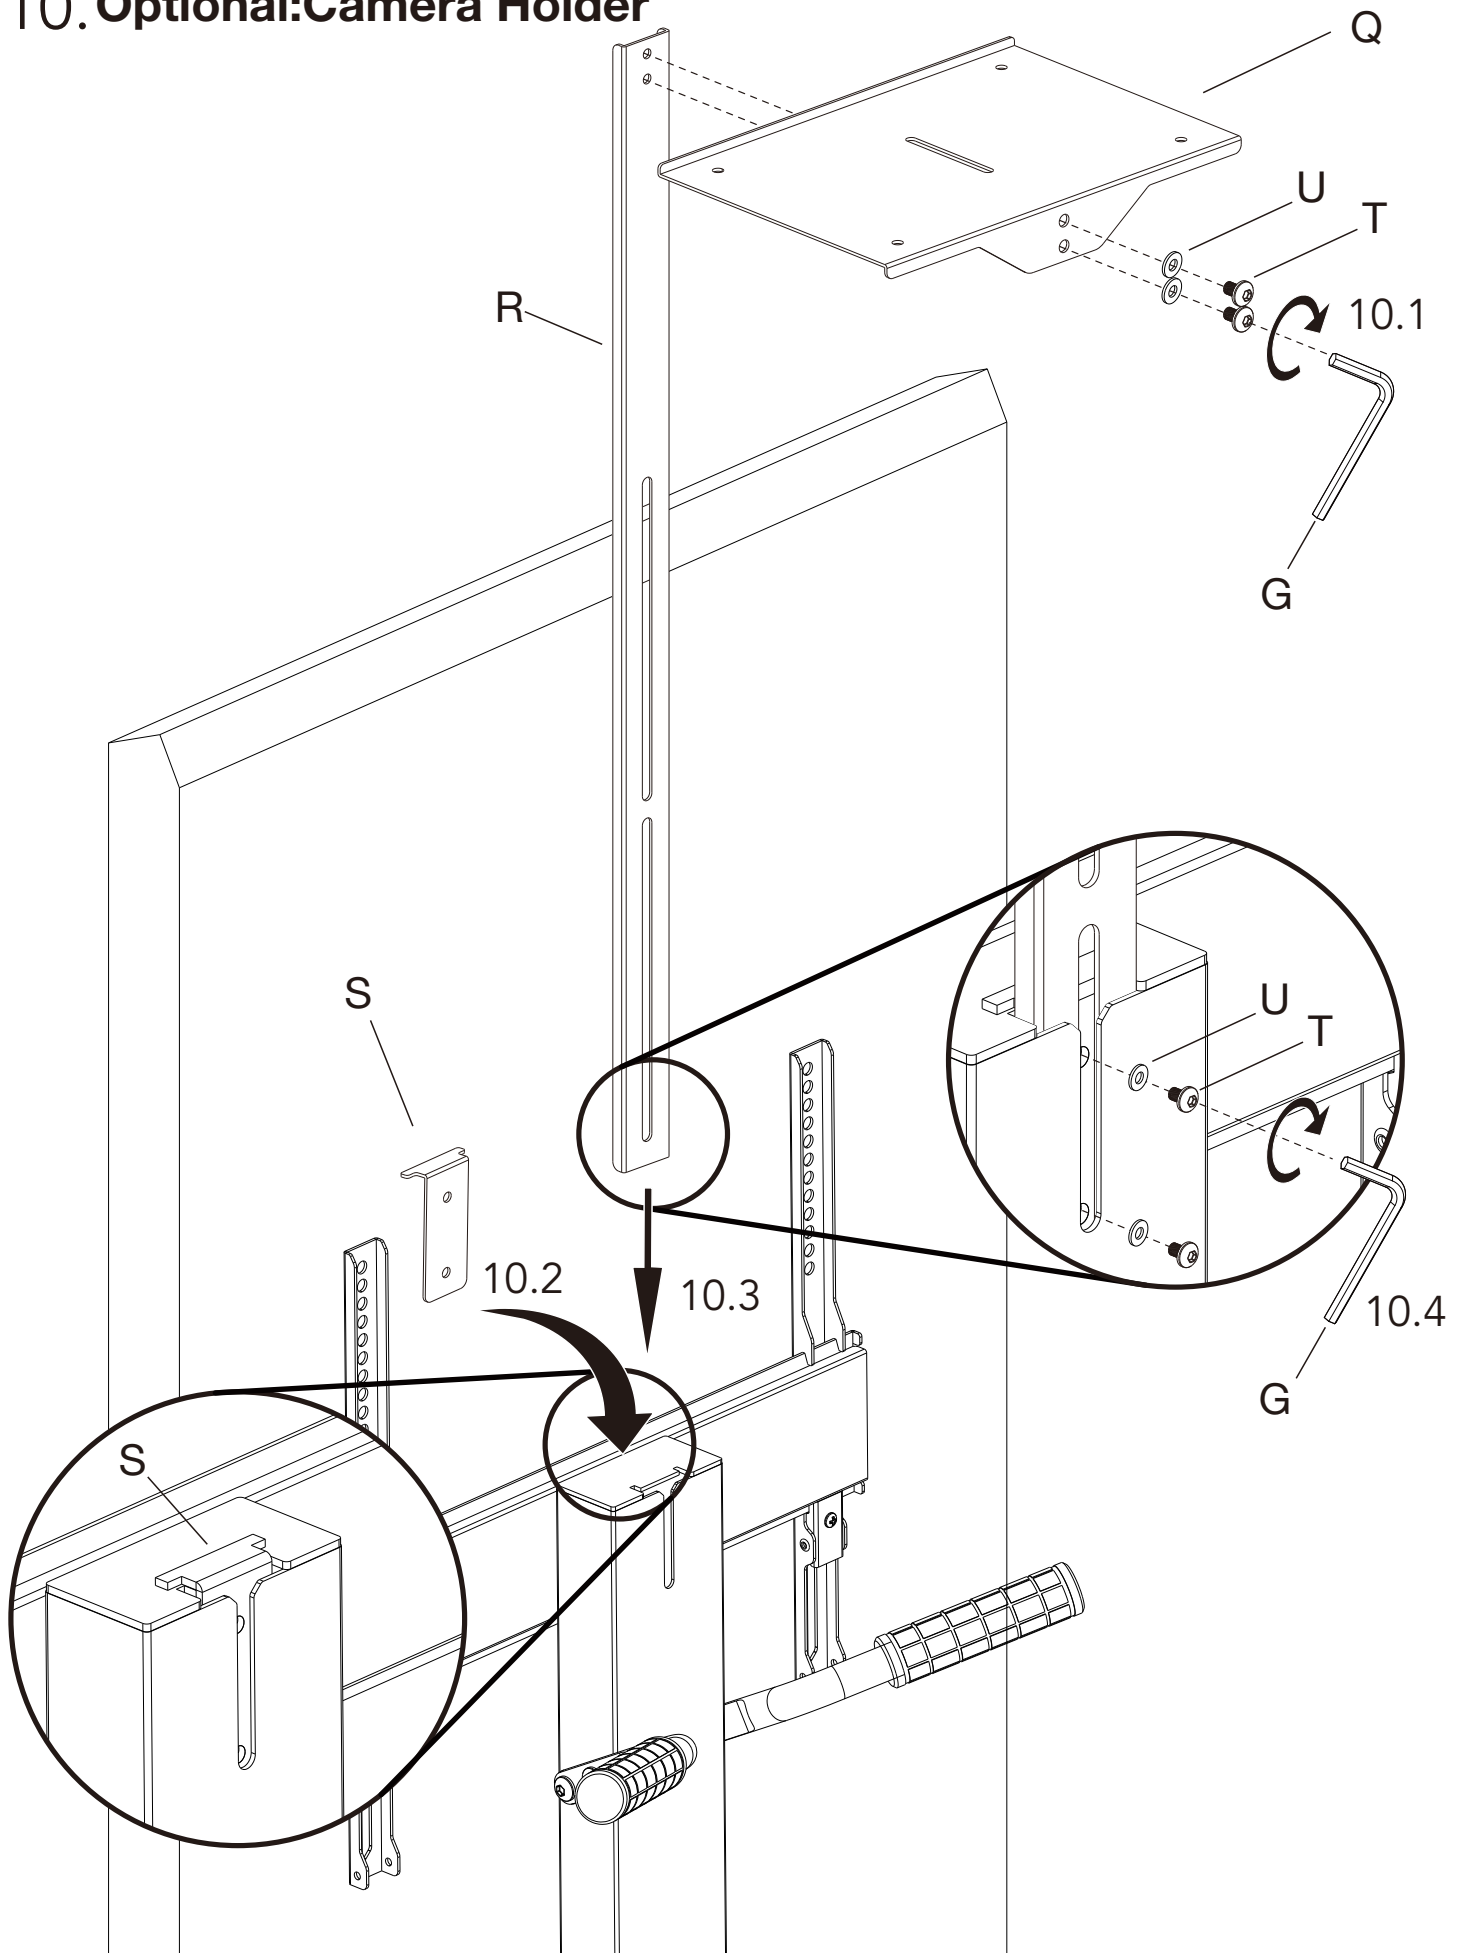

10. Optional: Camera Holder