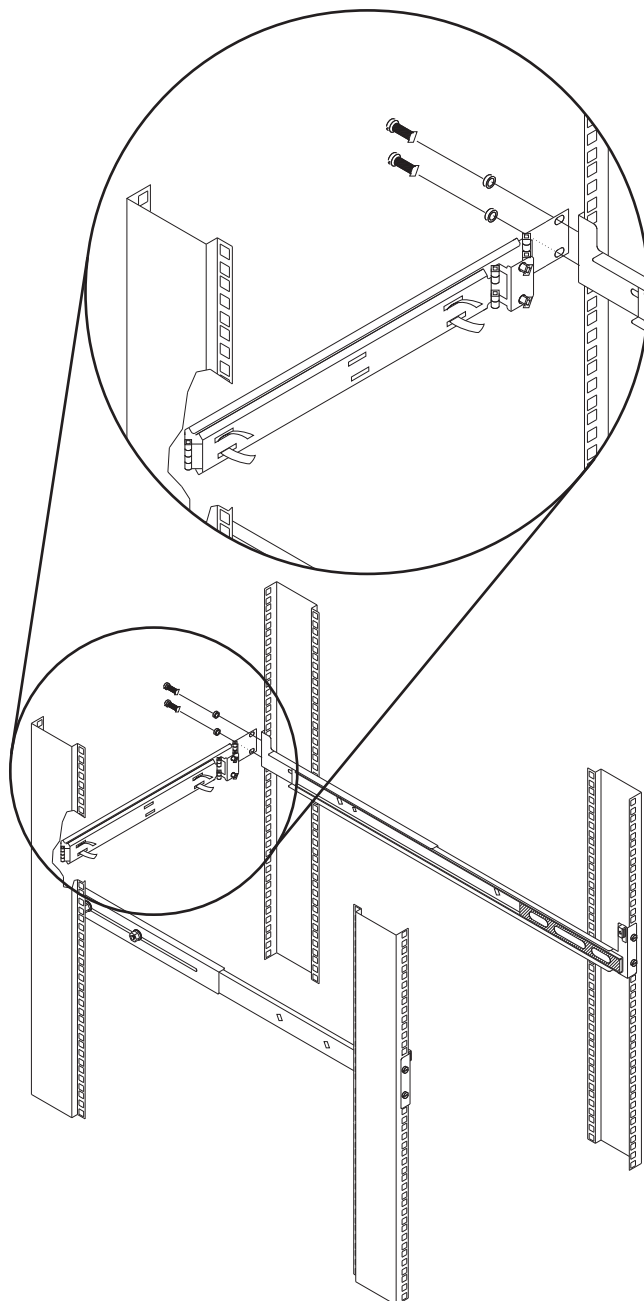

NetShelter™ Cable Management Arm

AR8129

Customer support and warranty information is available at www.apc.com.