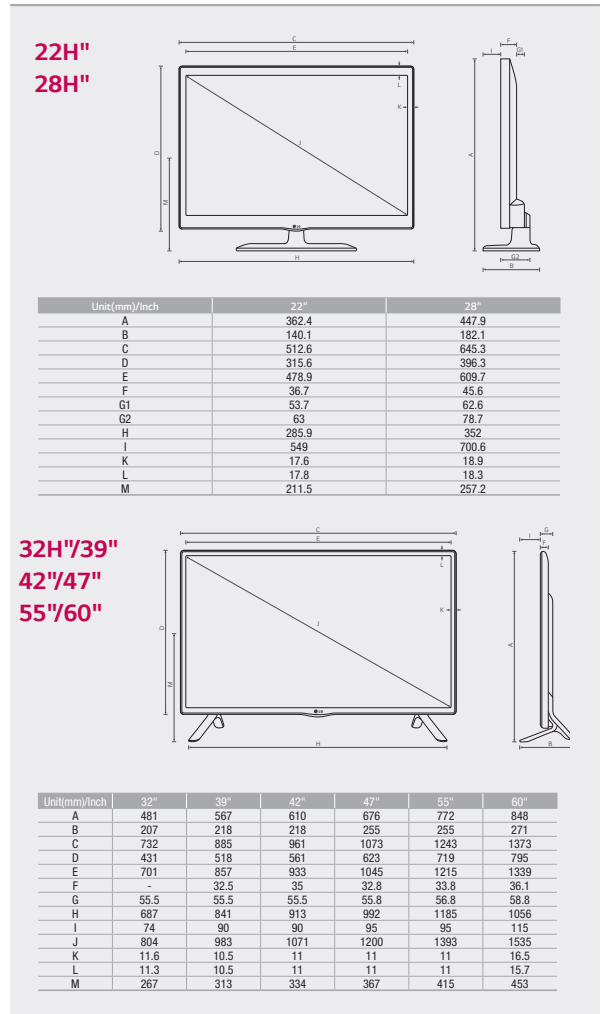

Commercial Lite

LY340C : 22H" / 28H" / 32H"

LY330C : 22H" / 28H" / 32H" / 39" / 42" / 47" / 55" / 60"

Specification