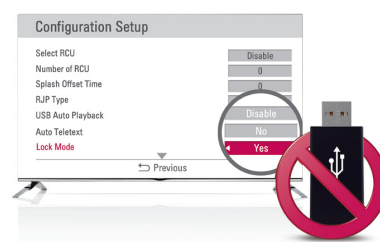

One Channel Map

One Channel Map feature allows users to edit and list the channels of their choice from any of the multiple broadcasting signals.

USB Auto Playback

LG Commercial TVs recognize playable contents in external storages and play them automatically.

Lock Mode

The Lock Mode blocks external input signals for illegal communication, a useful feature for preventing misuse of TVs in facilities such as prisons, mental hospitals and other applicable public spaces.