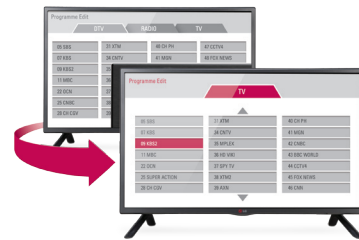

One Channel Map

One Channel Map feature allows users to edit and list the channels of their choice from any of the multiple broadcasting signals.

USB Auto Playback

LG Commercial TVs recognize playable contents in external storages and play them automatically.

Lock Mode

The Lock Mode blocks external input signals for illegal communication, a useful feature for preventing misuse of TVs in facilities such as prisons, mental hospitals and other applicable public spaces.