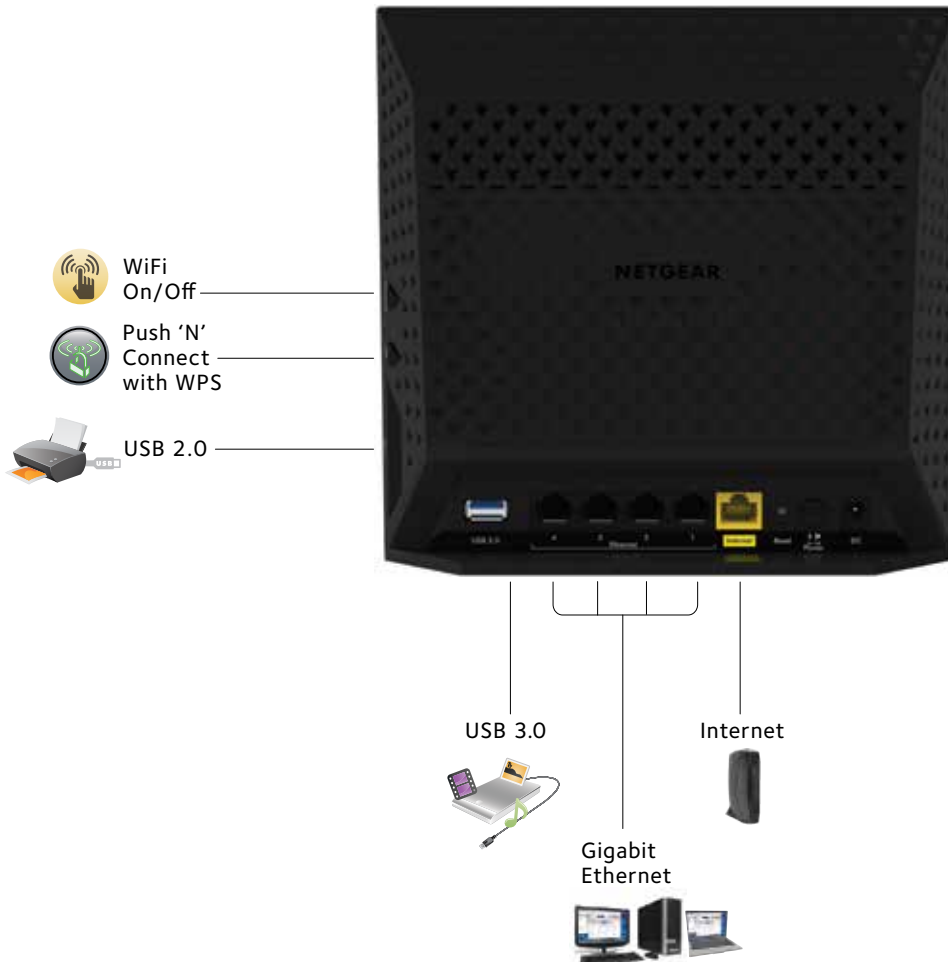

Applications

With the R6300 Smart WiFi Router create a powerful home network for applications such as lag-free multiple HD streaming, multi-player online gaming, ultra-fast, reliable connection to the Internet and a secure wireless connection.

MULTIPLE HD STREAMING—Optimized for a smooth, lag-free multiple HD streaming experience

Connection Diagram

PACKAGE CONTENTS

- R6300v2 Smart WiFi Router
- Ethernet cable
- Quick install guide
- Power adapter, localized to country of sale