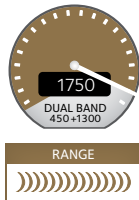

Performance & Use

AC1750

- AC1750 WiFi—450+1300 Mbps[†] speeds
- Ultimate wireless coverage for large homes
- Ideal for homes with 12 or more WiFi devices
- NETGEAR genie® App—Enjoy more of your connected home