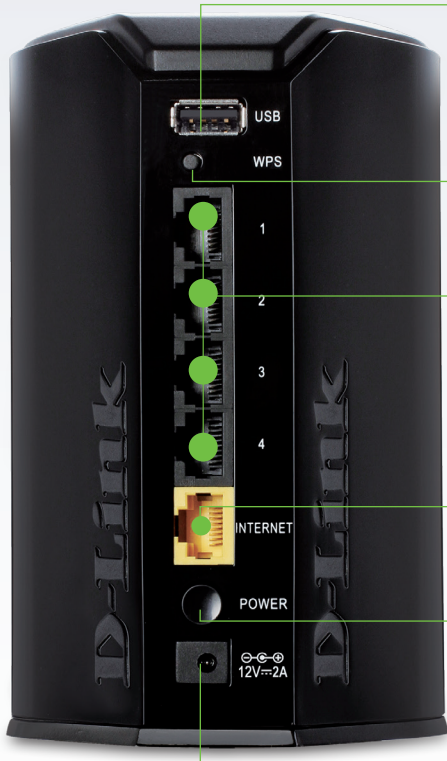

USB SharePort™
Share media from a USB external hard drive or thumb (flash) drive

WPS Push Button
Easily and securely connect new devices with the push of a button

4 Gigabit LAN Ports
Connects up to 4 wired devices