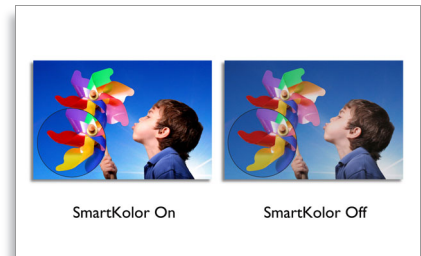

SmartControl for easy tuning

PC software for fine tuning display performance and settings. Philips offers users two choices for display setting adjustment. Either navigate the multilevel On Screen Display menu through buttons on the display itself or use the Philips SmartControl software to easily adjust the various display settings in a familiar way

SmartConnect

With a plethora of connectivity, these Philips displays come equipped with multi connections like Dual link DVI, Display Port, universal HDMI connector, or optional Thunderbolt, enabling you to enjoy high resolution uncompressed video and audio content. USB 3.0 option ensures that you can have super speed data transfers while having global

connectivity. Regardless of what source you use, you can rest assured that this Philips display will ensure your investment is not made obsolete any time soon!

SmartKolor

SmartKolor is a sophisticated color extension technology that is able to enhance visual color range of the display. By boosting RGB gain level of the display, this feature enables you to have rich, vibrant images for experiencing outstanding photos and videos.