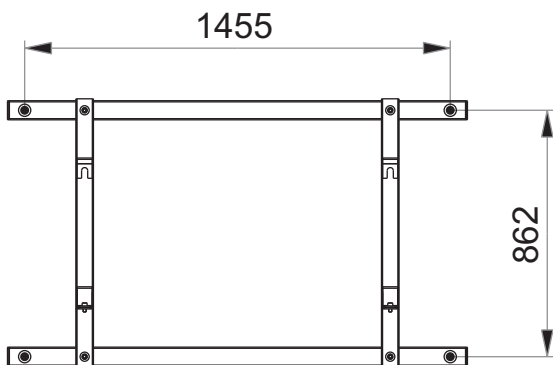

M CISCO Spark Board 70 Kit Motorized Mount 1455x862
EAN 7350073735433