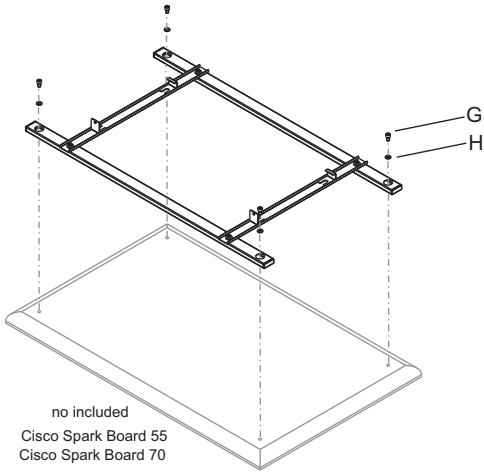

www.multibrackets.com