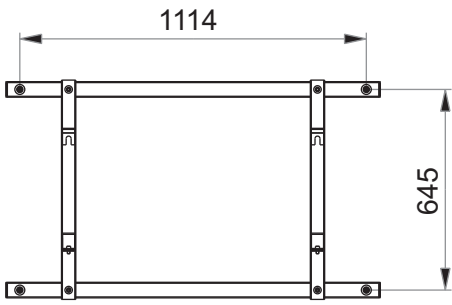

M CISCO Spark Board 55 Kit Motorized Mount 1114x645
 EAN 7350073735426

M CISCO Spark Board 55 Kit Motorized Mount 1114x645
 EAN 7350073735426
 M CISCO Spark Board 70 Kit Motorized Mount 1455x862
 EAN 7350073735433