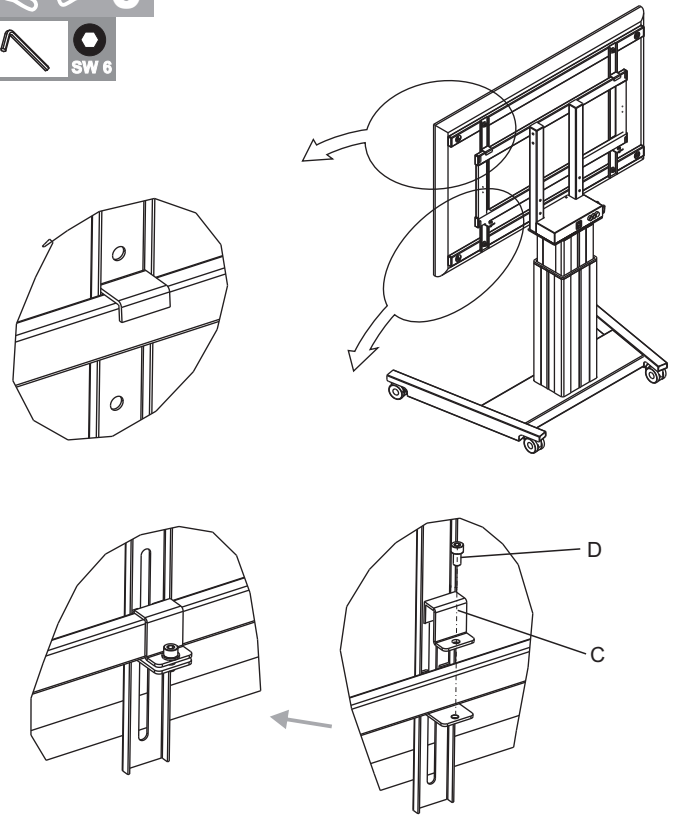

www.multibrackets.com