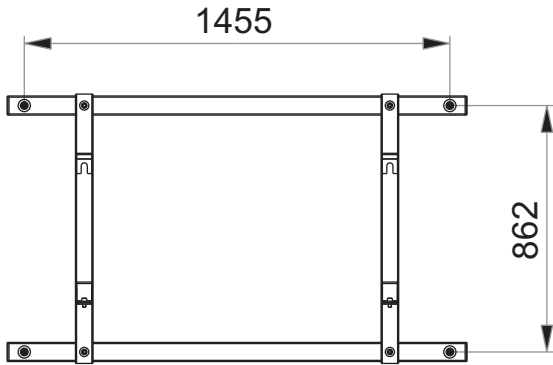

M CISCO Spark Board 70 Kit Motorized Mount 1455x862
EAN 7350073735433