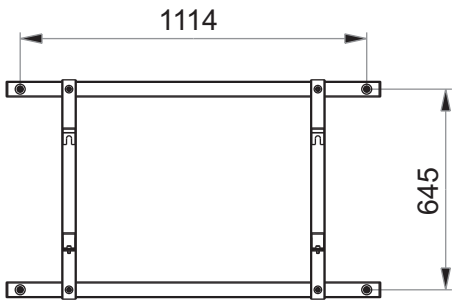

M CISCO Spark Board 70 Kit Motorized Mount 1455x862
 EAN 7350073735433

www.multibrackets.com

ID 041 154 179 Rev A

www.multibrackets.com

M CISCO Spark Board 55 Kit Motorized Mount 1114x645
 EAN 7350073735426