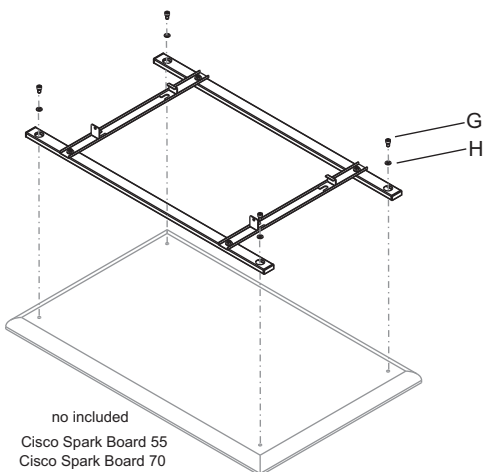

www.multibrackets.com