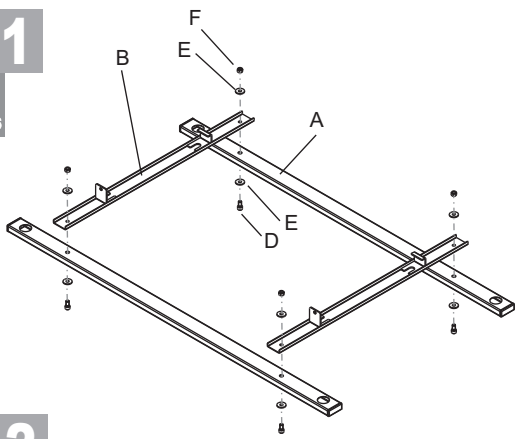

www.multibrackets.com