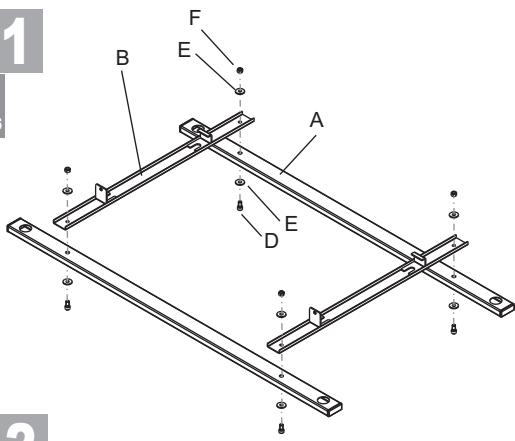

www.multibrackets.com