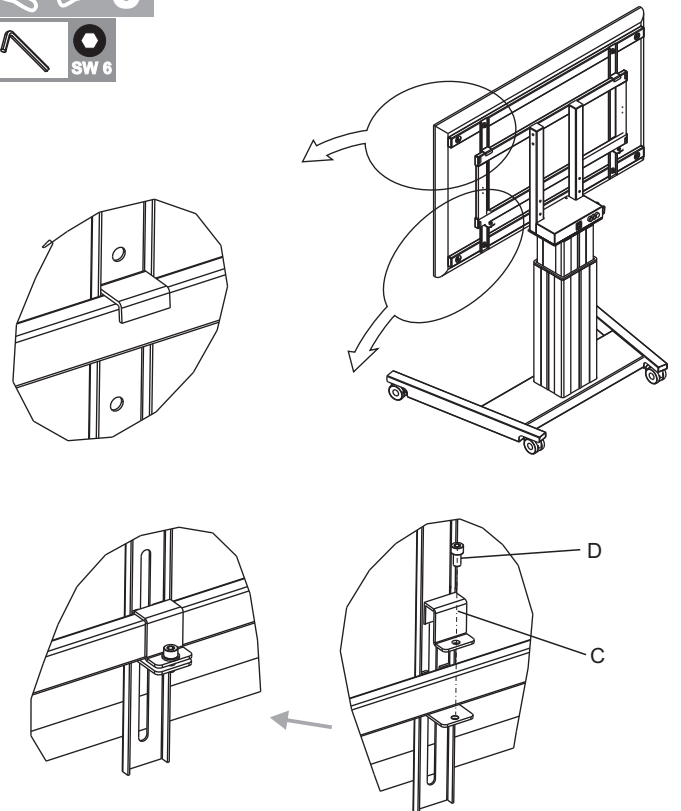

www.multibrackets.com