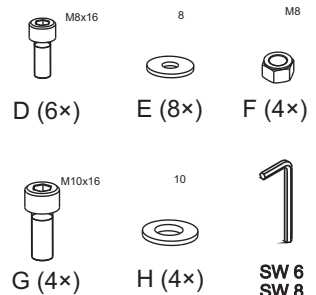

M CISCO Spark Board 70 Kit Motorized Mount 1455x862
 EAN 7350073735433

www.multibrackets.com

ID 041 154 179 Rev A

www.multibrackets.com

M CISCO Spark Board 55 Kit Motorized Mount 1114x645
 EAN 7350073735426

M CISCO Spark Board 55 Kit Motorized Mount 1114x645
 EAN 7350073735426
 M CISCO Spark Board 70 Kit Motorized Mount 1455x862
 EAN 7350073735433

M CISCO Spark Board 70 Kit Motorized Mount 1455x862
 EAN 7350073735433