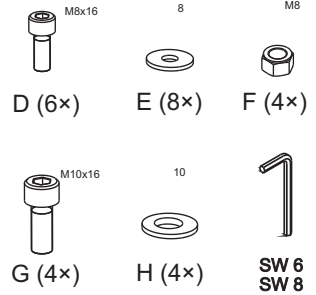

M CISCO Spark Board 70 Kit Motorized Mount 1455x862
EAN 7350073735433