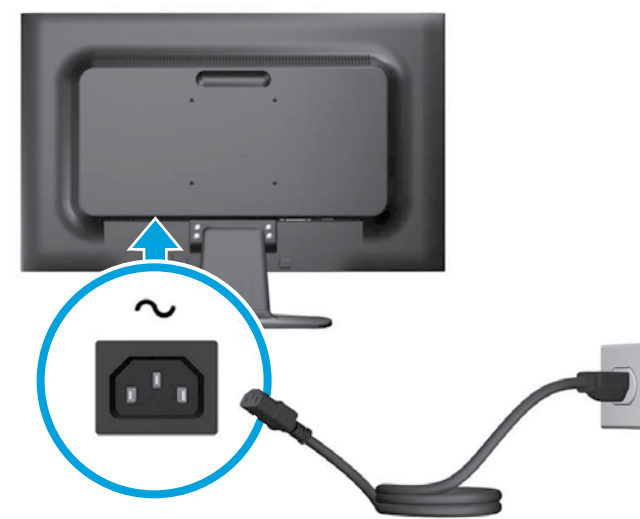

ProDisplay LED Backlit Monitors

Optimum Resolution P191: 1366 x 768 @ 60 Hz

Optimum Resolution P201/P201m: 1600 x 900 @ 60 Hz

Optimum Resolution P221: 1920 x 1080 @ 60 Hz

1

2

3

OR

4

P201m only

5

6

7

8

711876-B21

Copyright © 2012 Hewlett-Packard Development Company, L.P.
First Edition October 2012
The information contained herein is subject to change without notice.
Printed in xxxxx