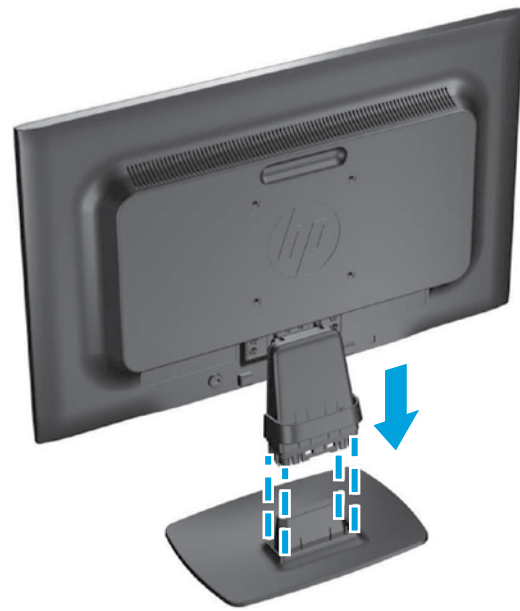

# ProDisplay LED Backlit Monitors

Optimum Resolution P191: 1366 x 768 @ 60 Hz

Optimum Resolution P201/P201m: 1600 x 900 @ 60 Hz

Optimum Resolution P221: 1920 x 1080 @ 60 Hz

1

2

3

OR