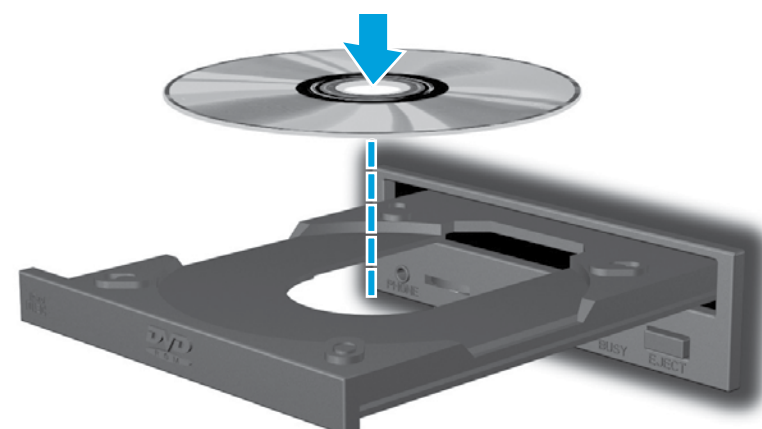

ProDisplay LED Backlit Monitors

Optimum Resolution P191: 1366 x 768 @ 60 Hz

Optimum Resolution P201/P201m: 1600 x 900 @ 60 Hz

Optimum Resolution P221: 1920 x 1080 @ 60 Hz

1

2

3

OR

4

P201m only

5

6

7

8

711876-B21

Copyright © 2012 Hewlett-Packard Development Company, L.P.
First Edition October 2012
The information contained herein is subject to change without notice.
Printed in xxxxx