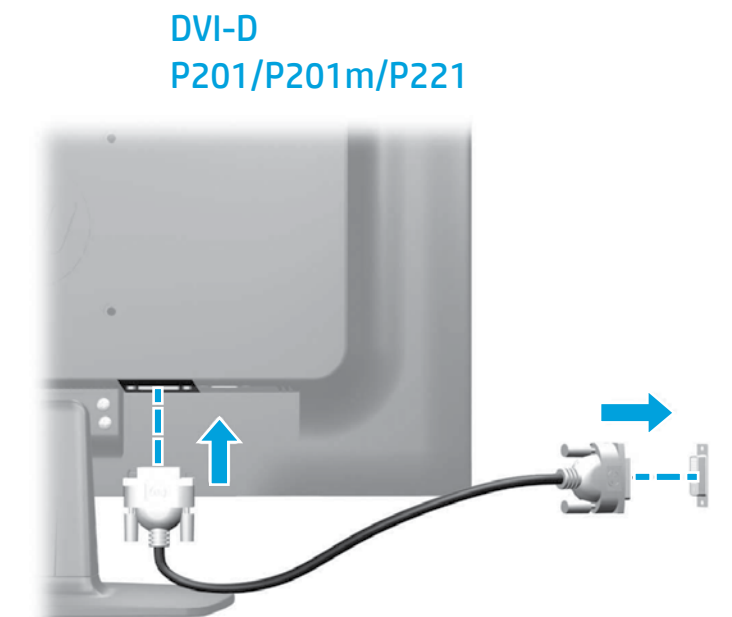

# ProDisplay LED Backlit Monitors

Optimum Resolution P191: 1366 x 768 @ 60 Hz

Optimum Resolution P201/P201m: 1600 x 900 @ 60 Hz

Optimum Resolution P221: 1920 x 1080 @ 60 Hz

1

2

3

OR