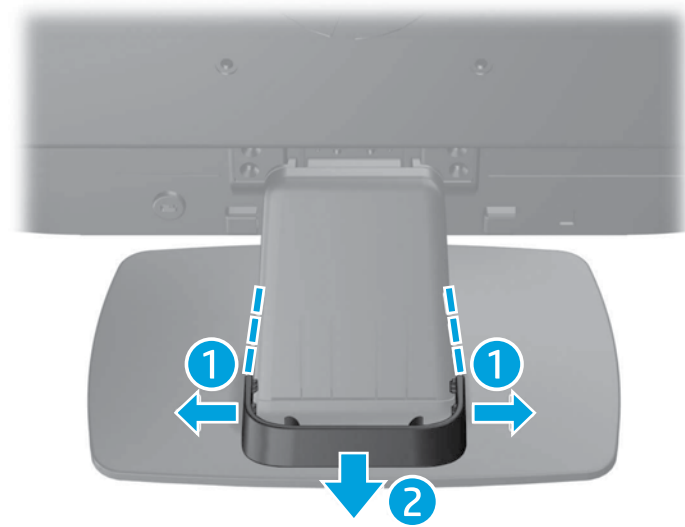

# ProDisplay LED Backlit Monitors

Optimum Resolution P191: 1366 x 768 @ 60 Hz

Optimum Resolution P201/P201m: 1600 x 900 @ 60 Hz

Optimum Resolution P221: 1920 x 1080 @ 60 Hz

1

2

3

OR