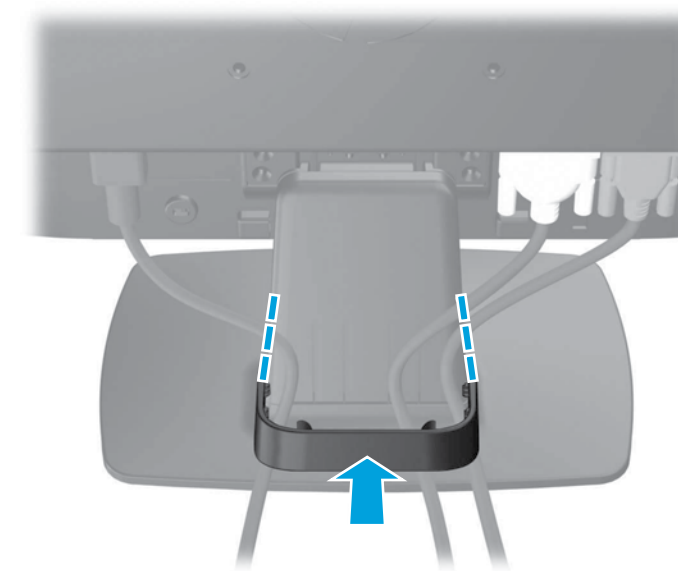

ProDisplay LED Backlit Monitors

Optimum Resolution P191: 1366 x 768 @ 60 Hz

Optimum Resolution P201/P201m: 1600 x 900 @ 60 Hz

Optimum Resolution P221: 1920 x 1080 @ 60 Hz

1

2

3

OR

4

P201m only

5

6

7

8

711876-B21

Copyright © 2012 Hewlett-Packard Development Company, L.P.
First Edition October 2012
The information contained herein is subject to change without notice.
Printed in xxxxx